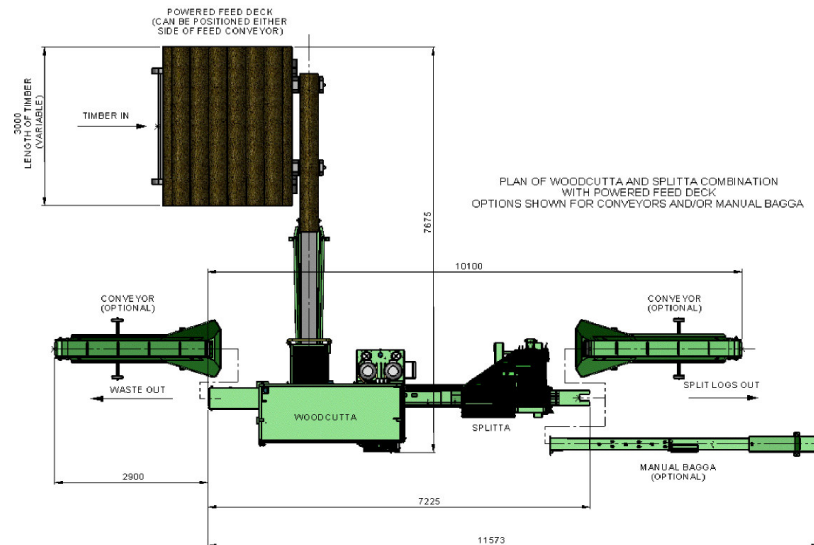

Transaw 350™ as above but with 5 metre output conveyoyr **£21,375**

Transaw 350 XL™ Firewood processor 14" dia cut 22" long **£22,225**

Including:-

- 4 metre Output conveyoyr hydraulic lift and manual slew
- Turbo kit fitted – faster 2 speed splitting
- 555mm cutting length

Transaw 350 XL™ as above but with 5 metre output conveyoyr **£22,875**

Extras:-

22kw 415V Electric Drive – 64 Amp **£2,495**

Splitting Knife 2-4-8 way (up to 11" 4 way) & (12" to 14" 8 way) **£495**

Splitting Knife 2-4-6 way (up to 10" 4 way) & (10" to 14" 6 way) **£495**

TCT Sawblade 880mm dia **£550**

Hydraulic 2 Chain Timber Deck **£5,145**

including 1 In-feed drive rollers

Width: 160 - 220 cm (adjustable) Height:100 - 120 cm (adjustable)

Length: 500 cm Length, chain section: 200 cm Weight: 490 Kg

Extra Infeed Drive roller **£550**

Hydraulic 3 Chain Timber Deck **£7,395**

including 3 In-feed drive rollers

Width: 240 cm (adjustable) Height:100 - 120 cm (adjustable)

Length: 300 cm Length, chain section: 200 cm Weight: 1380 Kg

2 metre extension for 3 Chain timber deck **£3,090**

(max. 2 off extensions - total max. length of deck 6 metres)

Fuelwood Factory™

Woodcutta™ & Splitta™ combination **£44,255**

- Woodcutta™ with twin power pack (15kw & 15kw motors)
- Splitta™
- Hydraulic Timber deck (Two drive rollers)
- Manual Bagga™
- Walking link chute to splitta

Optional Bulk output and waste conveyoyrs **£P.O.A.**

NB: Prices exclude VAT and delivery charges. Prices may change without notice.

FUELWOOD

Claywood, Beausale, Warwick, CV35 7NX

Tel:- 01926 484673 Fax:- 01926 485453

Email:- sales@fuelwood.co.uk web:- www.fuelwood.co.uk